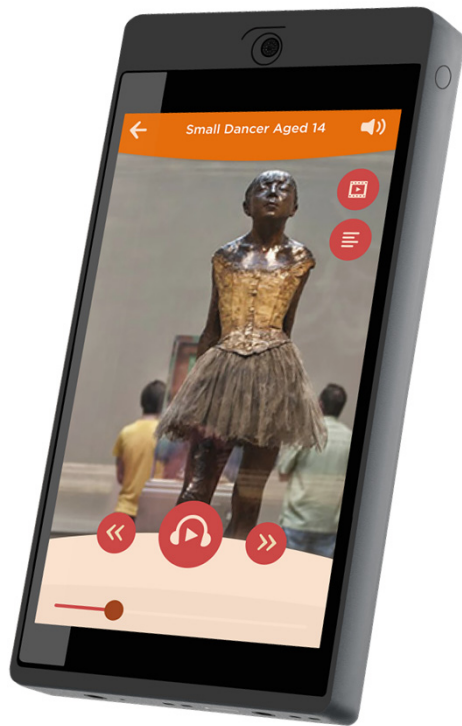

**Until now!...**

Look ... Inspire your visitors

---

The Look is your solution...

## Hardware features include...

- ✓ Customisable elegant design!
- ✓ Integrated speaker
- ✓ 5.5" high-quality display
- ✓ 7000 mAh battery autonomy
- ✓ High end hexa-core processor
- ✓ Robust casing & silicon protection
- ✓ Unique IR triggering and synchro!
- ✓ Compass, BT, NFC, GPS, and accelerometer
- ✓ Compact & modular charging racks
- ✓ Twist hygienic Bluetooth headset!