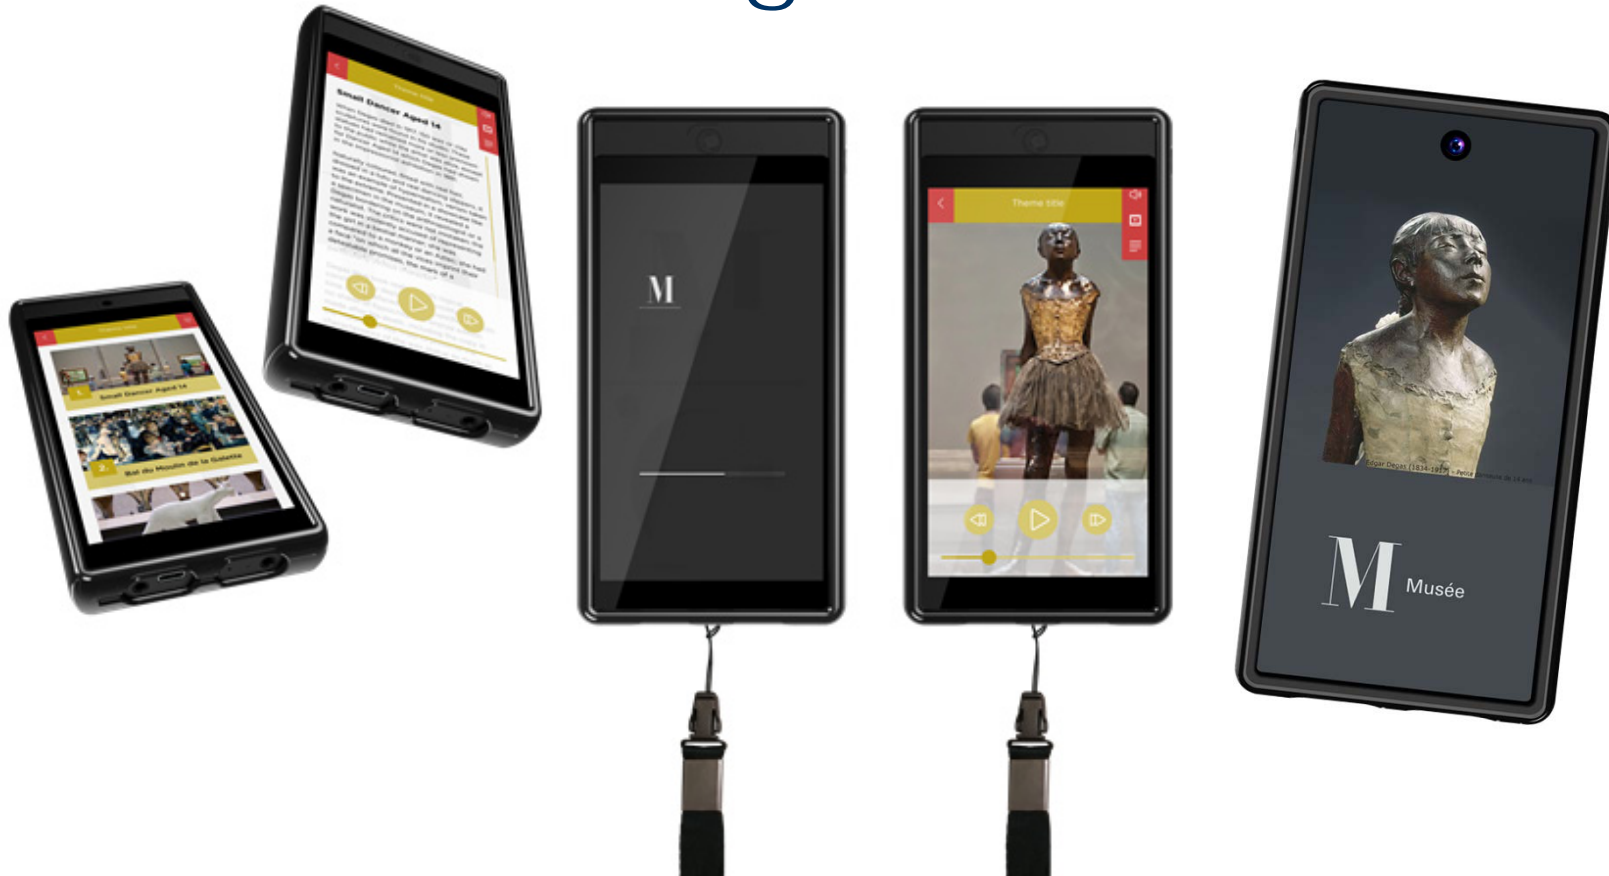

Look ... Inspire your visitors

Introducing the Look!...

Professional Multimedia Android Player