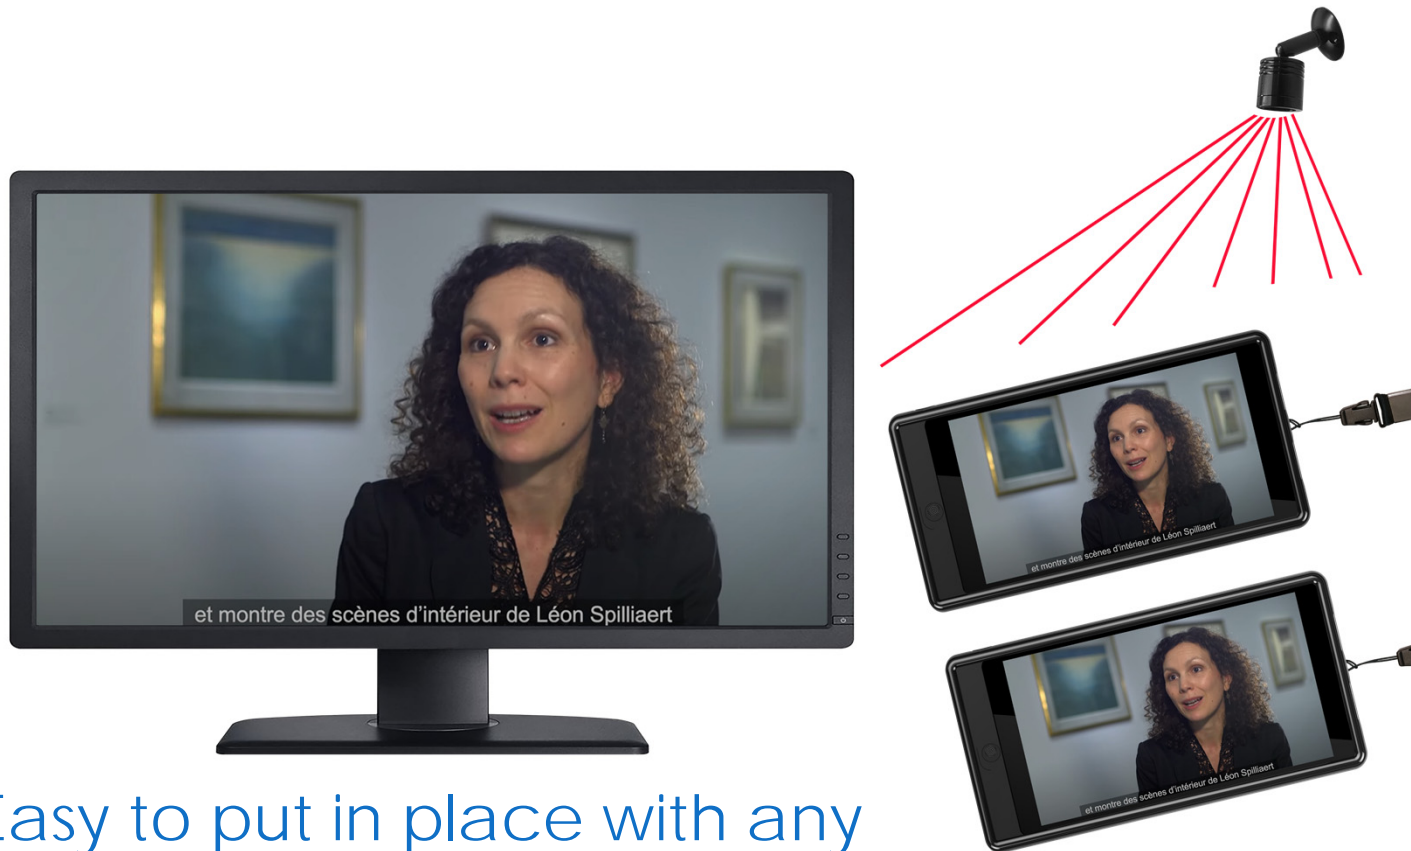

## Twist BT: Bluetooth headset!...

- ✓ Easy "touch and connect" to tablet !

Look ... Inspire your visitors

---

# Lip-accurate synchronisation by IR...

- ✓ Easy to put in place with any kind of video player!
- ✓ No Wifi needed

Look ... Inspire your visitors

---