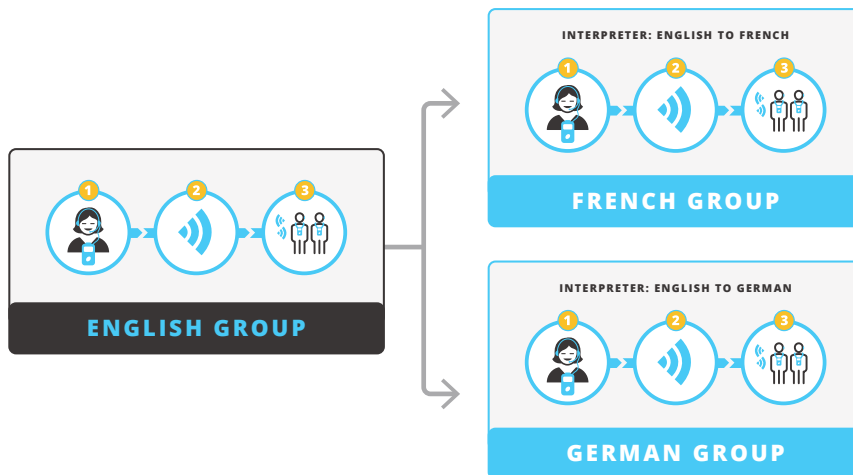

INTERPRETATION MODE

Interpreters can hear the source language and simultaneously deliver interpretation to an unlimited number of participants from one ListenTALK unit and headset with no additional equipment needed. Groups can be configured for a relay interpretation scenario as well.

SUPPORTING ALL TYPES OF INTERPRETATION

Consecutive • Simultaneous • Relay • Liaison • Whispered