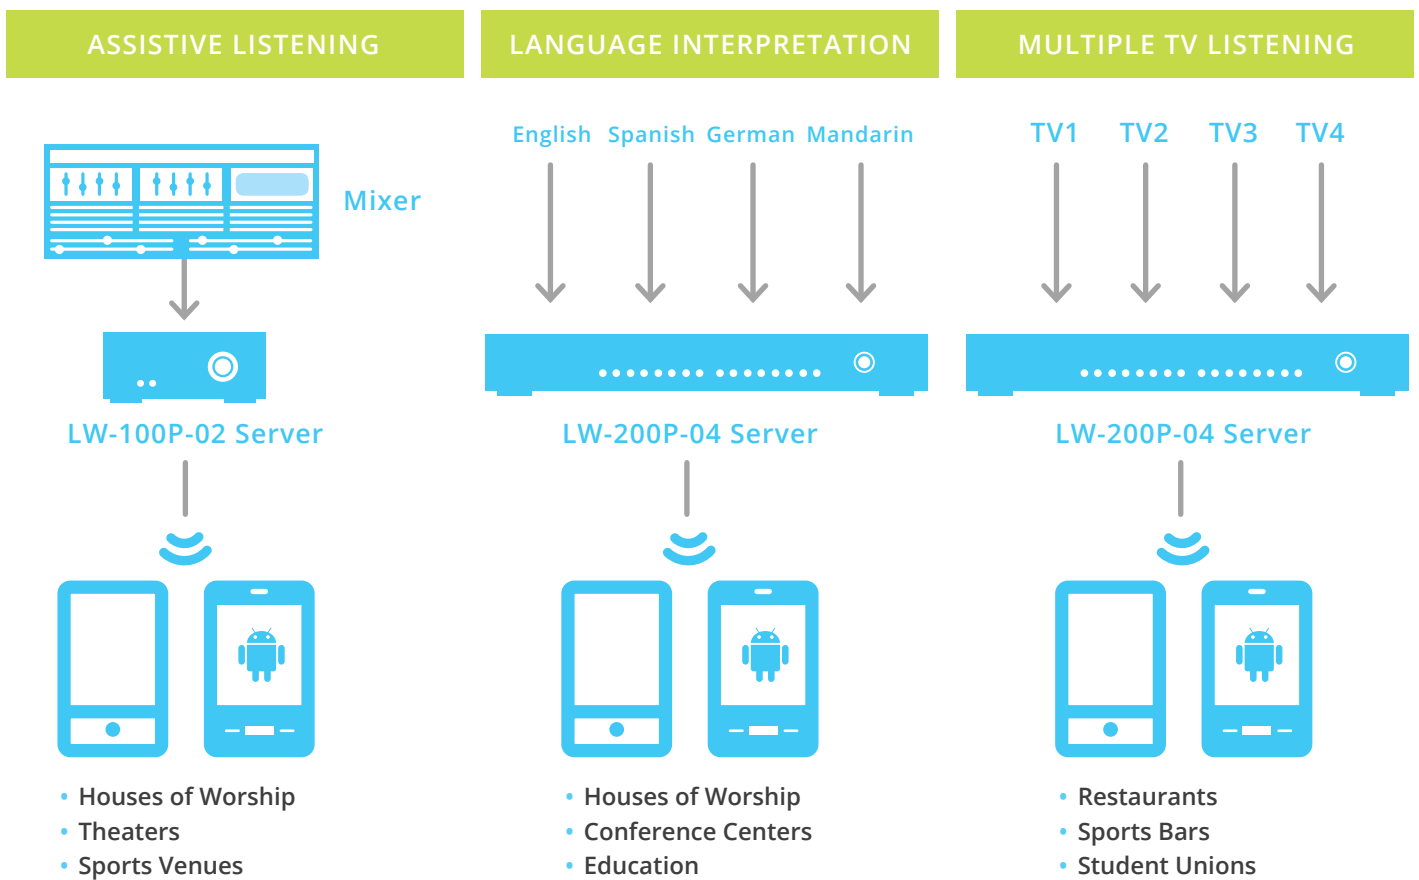

REIMAGINE WIRELESS LISTENING

Listen EVERYWHERE makes it simple and cost effective to enable assistive listening, language interpretation, and multiple room/channel audio delivery to guest's smartphones.

Listen EVERYWHERE uses a venue's existing wireless network, has ultra-low latency, and can accommodate 1,000 users per server.